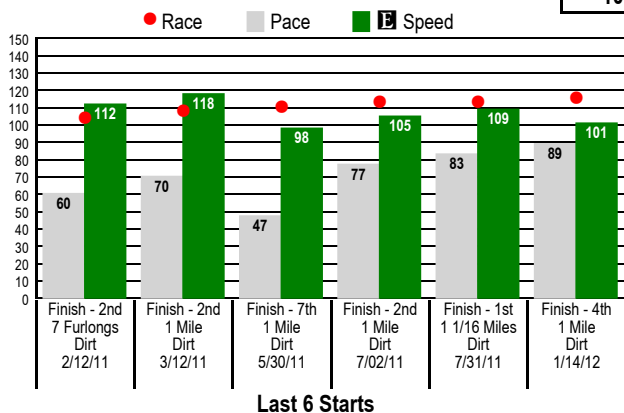

**Equibase Speed Figure.** For more information [click here.](#)

**#1 - Where's Sterling - 12-1**

**Class Rating**  
**103**

**#2 - Mission Impazible - 6-1**

**Class Rating**  
**107**

**#3 - Ruler On Ice - 6-1**

**Class Rating**  
**105**

**#4 - Redeemed - 12-1**

**Class Rating**  
**106**

**#5 - Soaring Empire - 10-1**

**Class Rating**  
**107**

**#6 - Al Khali - 20-1**

**Class Rating**  
**113**

**10**

**Donn H.**  
**\$1 Daily Double / \$1 Exacta / \$.50 Trifecta / \$.10 Superfecta \$1 Bet 3 (Races 10-11-12)**  
 1 1/8 Miles. STAKES. For Thoroughbred four year olds and up. Purse: \$500,000.

Post Time: 4:45 PM

**E** Equibase Speed Figure. For more information [click here](#).

**#7 - Flat Out - 5-1**

Class Rating  
**107**

Last 6 Starts

**#8 - Trickmeister - 6-1**

Class Rating  
**109**

Last 6 Starts

**#9 - Shackleford - 7-2**