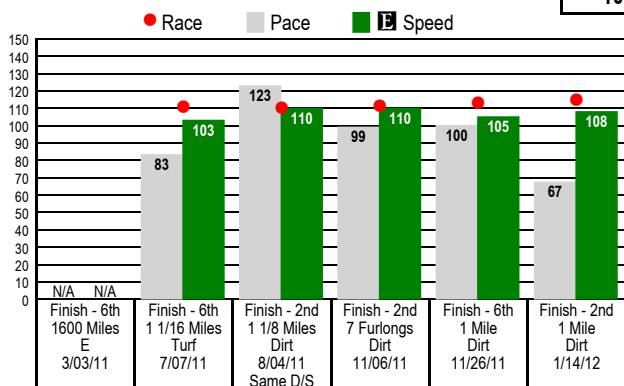

**Equibase Speed Figure.** For more information [click here.](#)

**#1 - Where's Sterling - 12-1**

**Class Rating**  
**103**

**#2 - Mission Impazible - 6-1**

**Class Rating**  
**107**

**#3 - Ruler On Ice - 6-1**

**Class Rating**  
**105**

**#4 - Redeemed - 12-1**

**Class Rating**  
**106**

**#5 - Soaring Empire - 10-1**

**Class Rating**  
**107**

**#6 - Al Khali - 20-1**

**Class Rating**  
**113**

**10**

**E** Equibase Speed Figure. For more information [click here](#).

**#7 - Flat Out - 5-1**

Class Rating  
**107**

Last 6 Starts

**#8 - Trickmeister - 6-1**

Class Rating  
**109**

Last 6 Starts

**#9 - Shackleford - 7-2**

Class Rating  
**98**

Last 6 Starts

**#10 - Hymn Book - 8-1**

Class Rating  
**105**

Last 6 Starts

**#11 - Sangaree - 10-1**

Class Rating  
**107**

Last 6 Starts