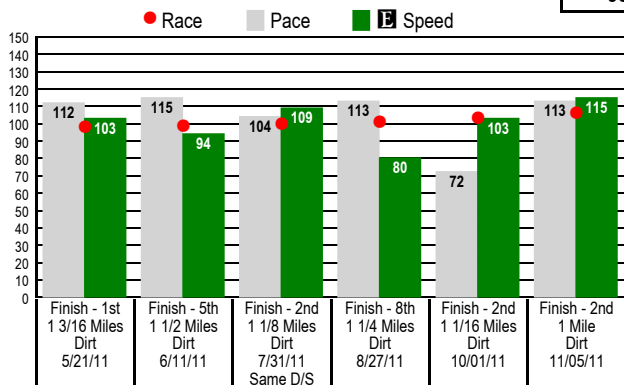

**Equibase Speed Figure.** For more information [click here.](#)

**#1 - Where's Sterling - 12-1**

**Class Rating**  
**103**

**#2 - Mission Impazible - 6-1**

**Class Rating**  
**107**

**#3 - Ruler On Ice - 6-1**

**Donn H.**  
**\$1 Daily Double / \$1 Exacta / \$.50 Trifecta / \$.10 Superfecta \$1 Bet 3 (Races 10-11-12)**  
 1 1/8 Miles. STAKES. For Thoroughbred four year olds and up. Purse: \$500,000.

Post Time: 4:45 PM

**E** Equibase Speed Figure. For more information [click here](#).

**#7 - Flat Out - 5-1**

Class Rating  
**107**

Last 6 Starts

**#8 - Trickmeister - 6-1**

Class Rating  
**109**

Last 6 Starts

**#9 - Shackleford - 7-2**

Class Rating  
**98**

Last 6 Starts

**#10 - Hymn Book - 8-1**

Class Rating  
**105**

Last 6 Starts

**#11 - Sangaree - 10-1**

Class Rating  
**107**

Last 6 Starts