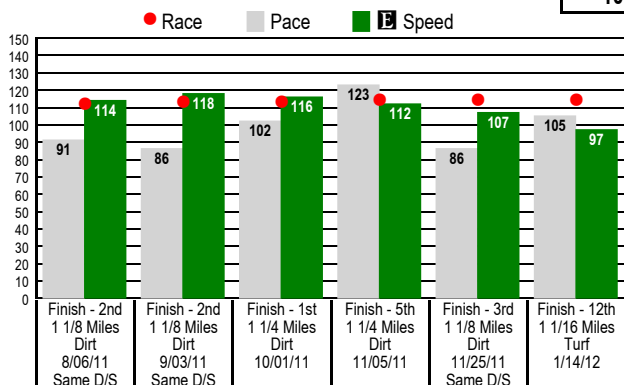

**Equibase Speed Figure.** For more information [click here.](#)

**#1 - Where's Sterling - 12-1**

**Class Rating**  
**103**

**#2 - Mission Impazible - 6-1**

**Class Rating**  
**107**

**#3 - Ruler On Ice - 6-1**

**Class Rating**  
**105**

**#4 - Redeemed - 12-1**

**Class Rating**  
**106**

**#5 - Soaring Empire - 10-1**

**Class Rating**  
**107**

**#6 - Al Khali - 20-1**

**Class Rating**  
**113**

**10**

**Donn H.**  
**\$1 Daily Double / \$1 Exacta / \$.50 Trifecta / \$.10 Superfecta \$1 Bet 3 (Races 10-11-12)**  
 1 1/8 Miles. STAKES. For Thoroughbred four year olds and up. Purse: \$500,000.

Post Time: 4:45 PM

**E** Equibase Speed Figure. For more information [click here](#).

**#7 - Flat Out - 5-1**

Class Rating  
**107**

Last 6 Starts

**#8 - Trickmeister - 6-1**

Class Rating  
**109**

Last 6 Starts

**#9 - Shackleford - 7-2**