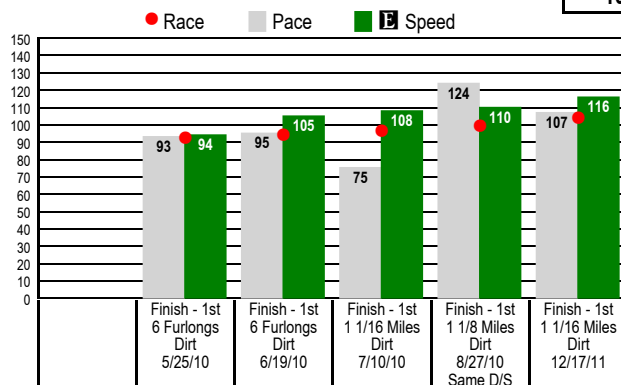

**Equibase Speed Figure.** For more information [click here.](#)

**#1 - Where's Sterling - 12-1**

**Class Rating**  
**103**

**#2 - Mission Impazible - 6-1**

**Class Rating**  
**107**

**#3 - Ruler On Ice - 6-1**

**Class Rating**  
**105**

**#4 - Redeemed - 12-1**

**Class Rating**  
**106**

**#5 - Soaring Empire - 10-1**

**Class Rating**  
**107**

**#6 - Al Khali - 20-1**

**Class Rating**  
**113**

**10**

**E** Equibase Speed Figure. For more information [click here](#).

**#7 - Flat Out - 5-1**

Class Rating  
**107**

Last 6 Starts

**#8 - Trickmeister - 6-1**

Class Rating  
**109**

Last 6 Starts

**#9 - Shackleford - 7-2**

Class Rating  
**98**

Last 6 Starts

**#10 - Hymn Book - 8-1**

Class Rating  
**105**

Last 6 Starts

**#11 - Sangaree - 10-1**

Class Rating  
**107**

Last 6 Starts