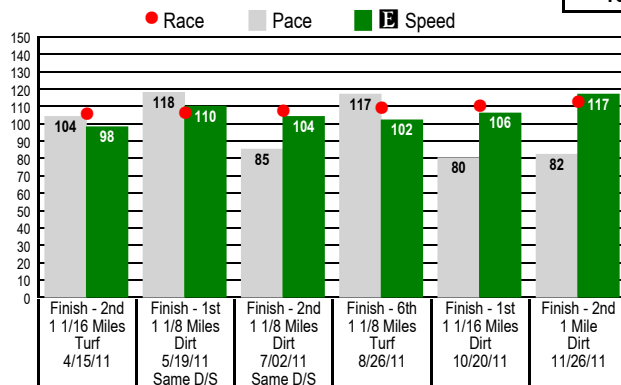

**Equibase Speed Figure.** For more information [click here.](#)

**#1 - Where's Sterling - 12-1**

**Class Rating**  
**103**

**#2 - Mission Impazible - 6-1**

**Class Rating**  
**107**

**#3 - Ruler On Ice - 6-1**

**Donn H.**  
**\$1 Daily Double / \$1 Exacta / \$.50 Trifecta / \$.10 Superfecta \$1 Bet 3 (Races 10-11-12)**  
 1 1/8 Miles. STAKES. For Thoroughbred four year olds and up. Purse: \$500,000.

Post Time: 4:45 PM

**E** Equibase Speed Figure. For more information [click here](#).

**#7 - Flat Out - 5-1**

Class Rating  
**107**

Last 6 Starts

**#8 - Trickmeister - 6-1**

Class Rating  
**109**

Last 6 Starts

**#9 - Shackleford - 7-2**

Class Rating  
**98**

Last 6 Starts

**#10 - Hymn Book - 8-1**

Class Rating  
**105**

Last 6 Starts

**#11 - Sangaree - 10-1**

Class Rating  
**107**

Last 6 Starts