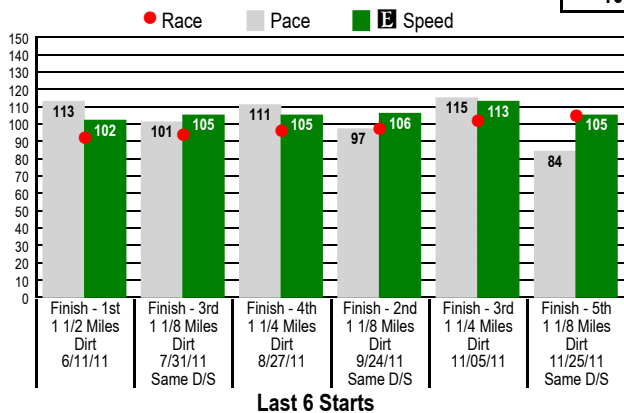

**10**

**Donn H.**  
**\$1 Daily Double / \$1 Exacta / \$.50 Trifecta / \$.10 Superfecta \$1 Bet 3 (Races 10-11-12)**  
 1 1/8 Miles. STAKES. For Thoroughbred four year olds and up. Purse: \$500,000.

Post Time: 4:45 PM

**Equibase Speed Figure.** For more information [click here.](#)

**#1 - Where's Sterling - 12-1**

**Class Rating**  
**103**

**#2 - Mission Impazible - 6-1**

**Class Rating**  
**107**

**#3 - Ruler On Ice - 6-1**

**Class Rating**  
**105**

**#4 - Redeemed - 12-1**

**Class Rating**  
**106**

**#5 - Soaring Empire - 10-1**

**Class Rating**  
**107**

**#6 - Al Khali - 20-1**

**Class Rating**  
**113**

**10**