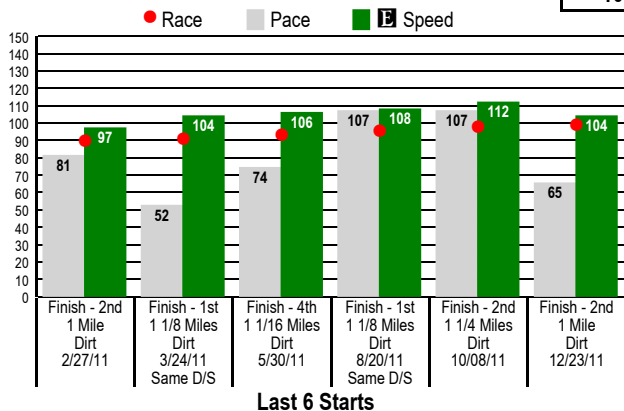

**10**

**Donn H.**  
**\$1 Daily Double / \$1 Exacta / \$.50 Trifecta / \$.10 Superfecta \$1 Bet 3 (Races 10-11-12)**  
 1 1/8 Miles. STAKES. For Thoroughbred four year olds and up. Purse: \$500,000.

Post Time: 4:45 PM

**Equibase Speed Figure.** For more information [click here.](#)

**#1 - Where's Sterling - 12-1**

**Class Rating**  
**103**

**#2 - Mission Impazible - 6-1**

**Class Rating**  
**107**

**#3 - Ruler On Ice - 6-1**

**Class Rating**  
**105**

**#4 - Redeemed - 12-1**

**Class Rating**  
**106**

**#5 - Soaring Empire - 10-1**

**Class Rating**  
**107**

**#6 - Al Khali - 20-1**

**Class Rating**  
**113**

**10**