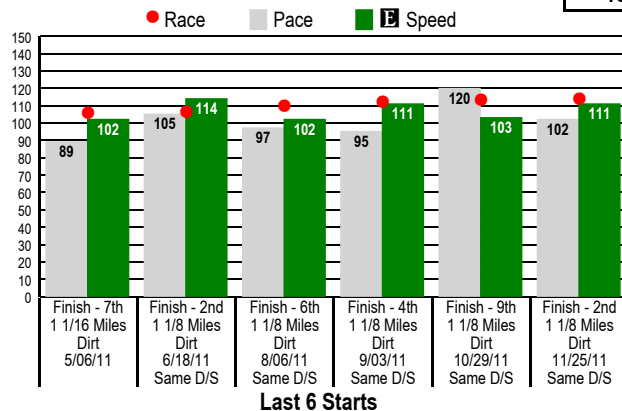

**10**

**Donn H.**  
**\$1 Daily Double / \$1 Exacta / \$.50 Trifecta / \$.10 Superfecta \$1 Bet 3 (Races 10-11-12)**  
 1 1/8 Miles. STAKES. For Thoroughbred four year olds and up. Purse: \$500,000.

Post Time: 4:45 PM

**Equibase Speed Figure.** For more information [click here.](#)

**#1 - Where's Sterling - 12-1**

**Class Rating**  
**103**

**#2 - Mission Impazible - 6-1**

**Class Rating**  
**107**

**#3 - Ruler On Ice - 6-1**

**Class Rating**  
**105**

**#4 - Redeemed - 12-1**

**Class Rating**  
**106**

**#5 - Soaring Empire - 10-1**

**Class Rating**  
**107**

**#6 - Al Khali - 20-1**

**Class Rating**  
**113**

**10**