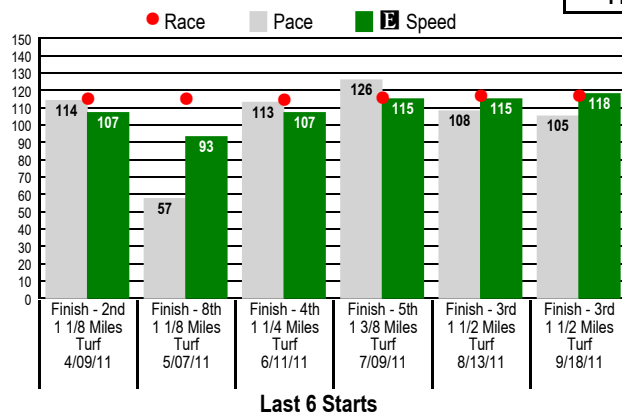

**Equibase Speed Figure.** For more information [click here.](#)

**#1 - Where's Sterling - 12-1**

**Class Rating**  
**103**

**#2 - Mission Impazible - 6-1**

**Class Rating**  
**107**

**#3 - Ruler On Ice - 6-1**

**Class Rating**  
**105**

**#4 - Redeemed - 12-1**

**Class Rating**  
**106**

**#5 - Soaring Empire - 10-1**

**Class Rating**  
**107**

**#6 - Al Khali - 20-1**

**Class Rating**  
**113**

**10**

**Donn H.**  
**\$1 Daily Double / \$1 Exacta / \$.50 Trifecta / \$.10 Superfecta \$1 Bet 3 (Races 10-11-12)**  
 1 1/8 Miles. STAKES. For Thoroughbred four year olds and up. Purse: \$500,000.

Post Time: 4:45 PM

**E** Equibase Speed Figure. For more information [click here](#).

**#7 - Flat Out - 5-1**

Class Rating  
**107**

Last 6 Starts

**#8 - Trickmeister - 6-1**

Class Rating  
**109**

Last 6 Starts

**#9 - Shackleford - 7-2**