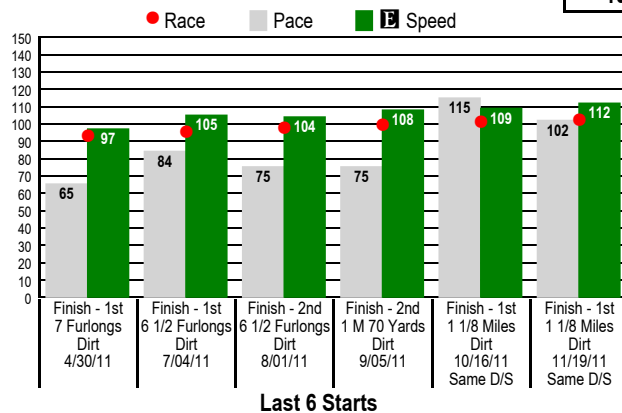

**10**

**Donn H.**  
**\$1 Daily Double / \$1 Exacta / \$.50 Trifecta / \$.10 Superfecta \$1 Bet 3 (Races 10-11-12)**  
 1 1/8 Miles. STAKES. For Thoroughbred four year olds and up. Purse: \$500,000.

Post Time: 4:45 PM

**Equibase Speed Figure.** For more information [click here.](#)

**#1 - Where's Sterling - 12-1**

**Class Rating**  
**103**

**#2 - Mission Impazible - 6-1**

**Class Rating**  
**107**

**#3 - Ruler On Ice - 6-1**

**Class Rating**  
**105**

**#4 - Redeemed - 12-1**

**Class Rating**  
**106**

**#5 - Soaring Empire - 10-1**

**Class Rating**  
**107**

**#6 - Al Khali - 20-1**

**Class Rating**  
**113**

**10**