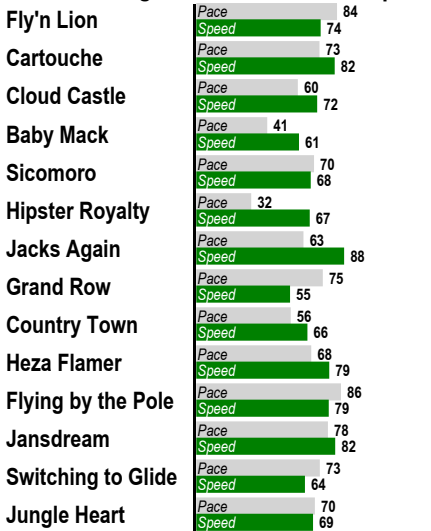

7 \$2 Win / Place / Show / \$2 Daily Double (Races 7-8) / \$2 Exacta \$0.50 Trifecta / \$0.10 Superfecta / \$1 Pick 3
 (Races 7-8-9) \$1 Late Pick 4 (Races 7-8-9-10)
 1 Mile. CLAIMING. For Thoroughbred three year olds and up. Purse: \$18,360.

Post Time: 6:45 PM

E Equibase Speed Figure. For more information [click here.](#)

Last Pace & **E Speed**

Average Last 3 Pace & **E Speed**

Average Last 12 Months Pace & **E Speed**

Average Lifetime Pace & **E Speed**