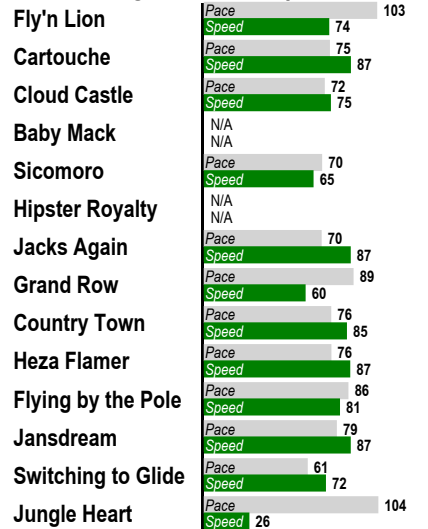

7 \$2 Win / Place / Show / \$2 Daily Double (Races 7-8) / \$2 Exacta \$0.50 Trifecta / \$0.10 Superfecta / \$1 Pick 3
 (Races 7-8-9) \$1 Late Pick 4 (Races 7-8-9-10)
 1 Mile. CLAIMING. For Thoroughbred three year olds and up. Purse: \$18,360.

Post Time: 6:45 PM

E Equibase Speed Figure. For more information [click here.](#)

Last Pace & **E Speed**

Average Last 3 Pace & **E Speed**

Average Last 12 Months Pace & **E Speed**

Average Lifetime Pace & **E Speed**

Highest Lifetime Pace & **E Speed**

Average Pace & **E Speed at Track**

Average Pace & **E Speed at Distance**

Average Pace & **E Speed on Surface**

Average Pace & **E Speed at T/D/S**