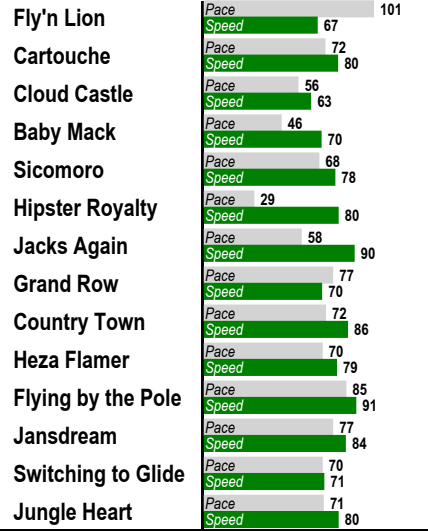

7 \$2 Win / Place / Show / \$2 Daily Double (Races 7-8) / \$2 Exacta \$0.50 Trifecta / \$0.10 Superfecta / \$1 Pick 3
 (Races 7-8-9) \$1 Late Pick 4 (Races 7-8-9-10)
 1 Mile. CLAIMING. For Thoroughbred three year olds and up. Purse: \$18,360.

Post Time: 6:45 PM

E Equibase Speed Figure. For more information [click here.](#)

Last Pace & **E Speed**

Average Last 3 Pace & **E Speed**

Average Last 12 Months Pace & **E Speed**

Average Lifetime Pace & **E Speed**