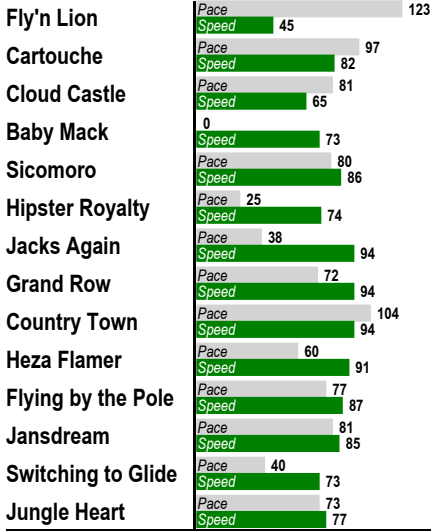

7 $2 Win / Place / Show / $2 Daily Double (Races 7-8) / $2 Exacta $0.50 Trifecta / $0.10 Superfecta / $1 Pick 3
(Races 7-8-9) $1 Late Pick 4 (Races 7-8-9-10)
1 Mile. CLAIMING. For Thoroughbred three year olds and up. Purse: $18,360.

Post Time: 6:45 PM

E Equibase Speed Figure. For more information [click here.](#)

Last Pace & **E Speed**