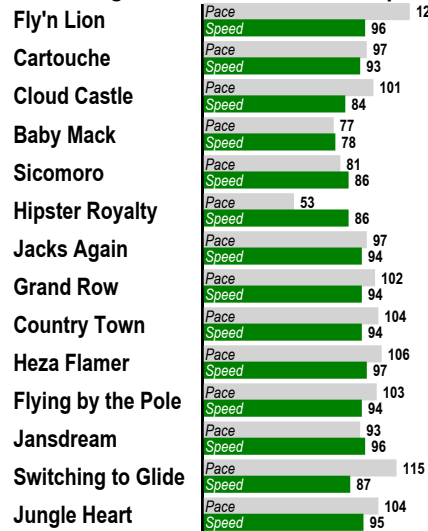

Highest Lifetime Pace & **E Speed**