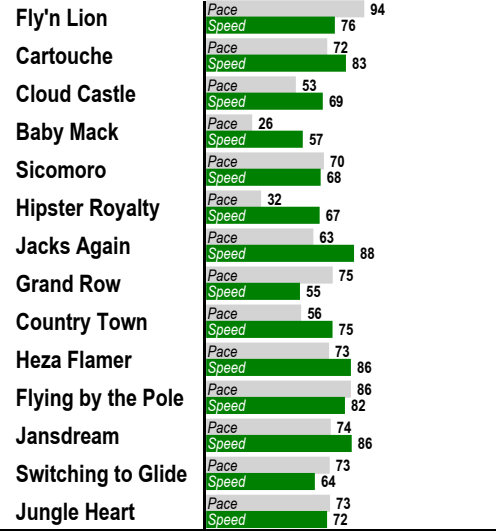

7 \$2 Win / Place / Show / \$2 Daily Double (Races 7-8) / \$2 Exacta \$0.50 Trifecta / \$0.10 Superfecta / \$1 Pick 3
 (Races 7-8-9) \$1 Late Pick 4 (Races 7-8-9-10)
 1 Mile. CLAIMING. For Thoroughbred three year olds and up. Purse: \$18,360.

Post Time: 6:45 PM

E Equibase Speed Figure. For more information [click here.](#)

Last Pace & **E Speed**

Average Last 3 Pace & **E Speed**

Average Last 12 Months Pace & **E Speed**

Average Lifetime Pace & **E Speed**