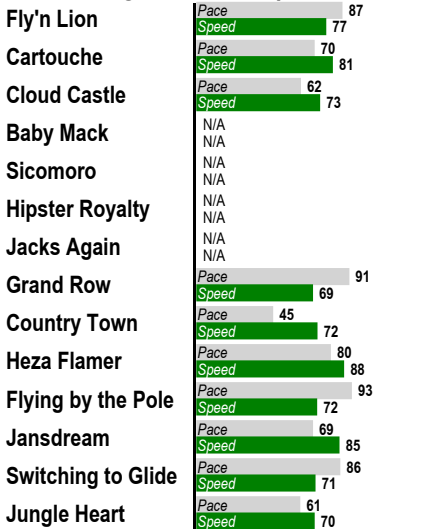

Average Pace & **E Speed at Distance**