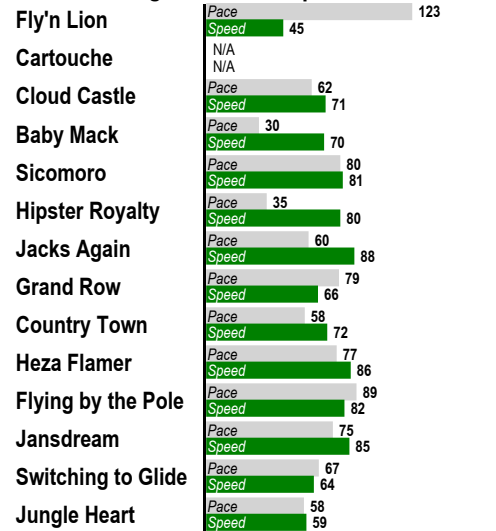

Average Pace & **E Speed at Track**