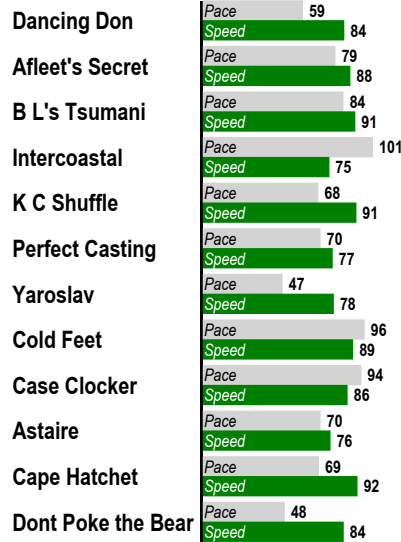

10

Exacta-Trifecta (\$.50 min)-Superfecta (\$.10 min)-Super High Five (\$1 min)
7 Furlongs. STARTER ALLOWANCE. For Thoroughbred four year olds and up. Purse: \$20,000.

Post Time: 5:54 PM

E Equibase Speed Figure. For more information [click here](#).

Last Pace & **E Speed**

Average Last 3 Pace & **E Speed**

Average Last 12 Months Pace & **E Speed**

Average Lifetime Pace & **E Speed**

Highest Lifetime Pace & **E Speed**

Average Pace & **E Speed at Track**