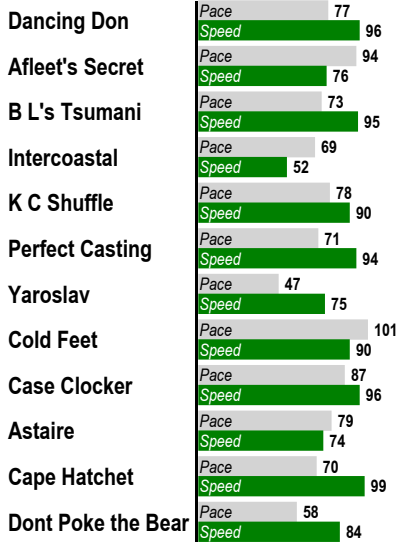

10

Exacta-Trifecta (\$.50 min)-Superfecta (\$.10 min)-Super High Five (\$1 min)
7 Furlongs. STARTER ALLOWANCE. For Thoroughbred four year olds and up. Purse: \$20,000.

Post Time: 5:54 PM

E Equibase Speed Figure. For more information [click here](#).

Last Pace & **E Speed**

Average Last 3 Pace & **E Speed**

Average Last 12 Months Pace & **E Speed**

Average Lifetime Pace & **E Speed**

Highest Lifetime Pace & **E Speed**

Average Pace & **E Speed at Track**