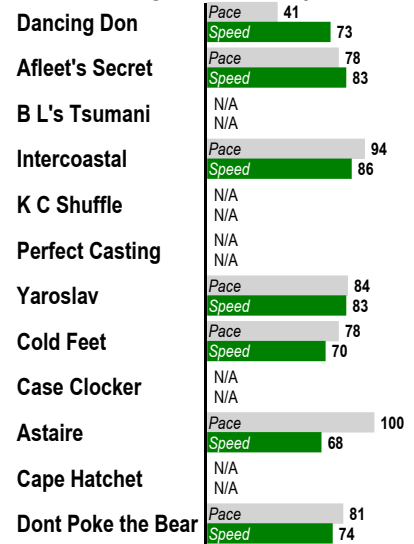

10

Exacta-Trifecta (\$.50 min)-Superfecta (\$.10 min)-Super High Five (\$1 min)
7 Furlongs. STARTER ALLOWANCE. For Thoroughbred four year olds and up. Purse: \$20,000.

Post Time: 5:54 PM

E Equibase Speed Figure. For more information [click here](#).

Last Pace & **E Speed**

Average Last 3 Pace & **E Speed**

Average Last 12 Months Pace & **E Speed**

Average Lifetime Pace & **E Speed**

Highest Lifetime Pace & **E Speed**

Average Pace & **E Speed at Track**