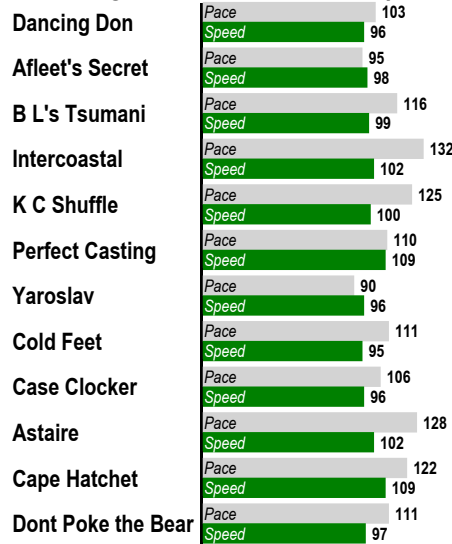

10

Exacta-Trifecta (\$.50 min)-Superfecta (\$.10 min)-Super High Five (\$1 min)
7 Furlongs. STARTER ALLOWANCE. For Thoroughbred four year olds and up. Purse: \$20,000.

Post Time: 5:54 PM

E Equibase Speed Figure. For more information [click here](#).

Last Pace & **E Speed**

Average Last 3 Pace & **E Speed**

Average Last 12 Months Pace & **E Speed**

Average Lifetime Pace & **E Speed**

Highest Lifetime Pace & **E Speed**

Average Pace & **E Speed at Track**