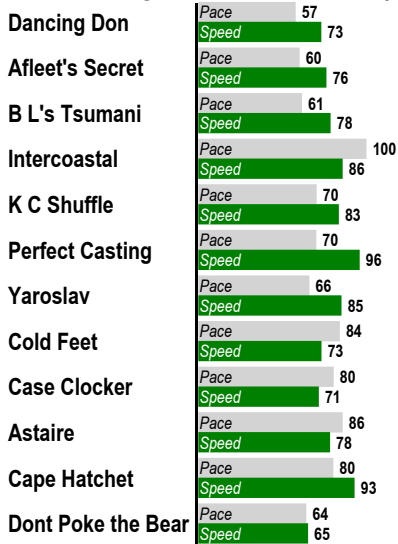

10

Exacta-Trifecta (\$.50 min)-Superfecta (\$.10 min)-Super High Five (\$1 min)
7 Furlongs. STARTER ALLOWANCE. For Thoroughbred four year olds and up. Purse: \$20,000.

Post Time: 5:54 PM

E Equibase Speed Figure. For more information [click here](#).

Last Pace & **E Speed**

Average Last 3 Pace & **E Speed**

Average Last 12 Months Pace & **E Speed**

Average Lifetime Pace & **E Speed**

Highest Lifetime Pace & **E Speed**

Average Pace & **E Speed at Track**