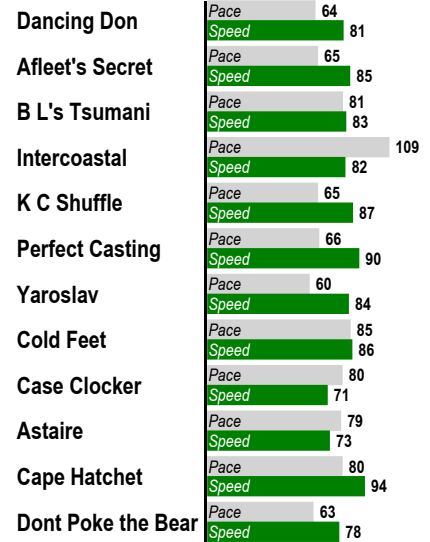

10

Exacta-Trifecta (\$.50 min)-Superfecta (\$.10 min)-Super High Five (\$1 min)
7 Furlongs. STARTER ALLOWANCE. For Thoroughbred four year olds and up. Purse: \$20,000.

Post Time: 5:54 PM

E Equibase Speed Figure. For more information [click here](#).

Last Pace & **E Speed**

Average Last 3 Pace & **E Speed**

Average Last 12 Months Pace & **E Speed**

Average Lifetime Pace & **E Speed**

Highest Lifetime Pace & **E Speed**

Average Pace & **E Speed at Track**