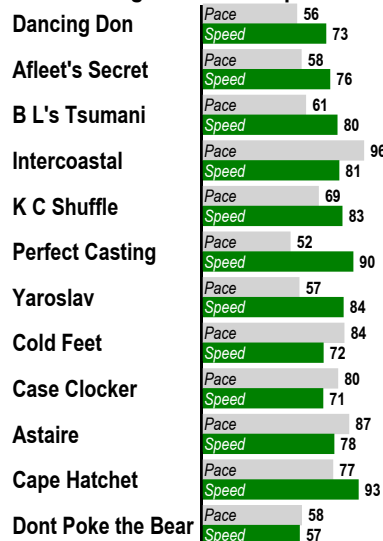

Average Pace & **E Speed on Surface**