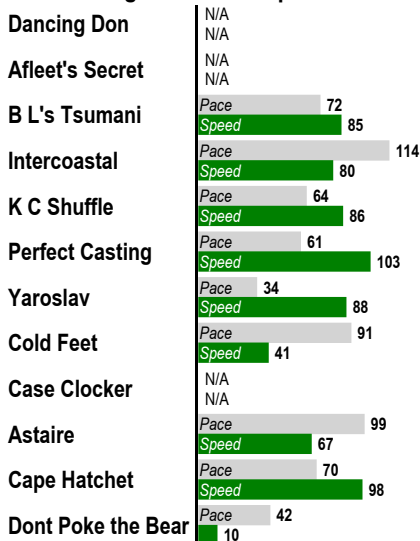

Average Pace & **E Speed at Distance**