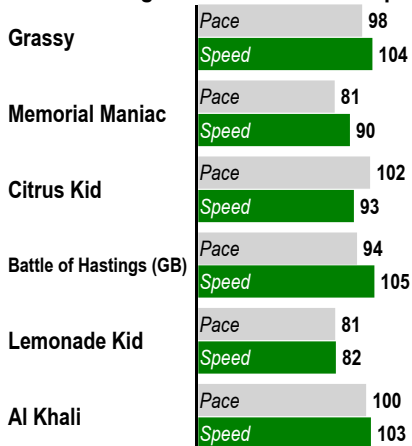

3

Double-Exacta-Trifecta- Pick 3 (\$.50 min)(Races 3-4-5)-Superfecta (\$.10 min)
1 1/8 Miles. ALLOWANCE. For Thoroughbred four year olds and up. Purse: \$67,000.

Post Time: 2:17 PM

Equibase Speed Figure. For more information [click here.](#)

Last Pace & Speed

Average Last 3 Pace & Speed

Average Last 12 Months Pace & Speed

Average Lifetime Pace & Speed

Highest Lifetime Pace & Speed

Average Pace & Speed at Track

Average Pace & Speed at Distance

Average Pace & Speed on Surface