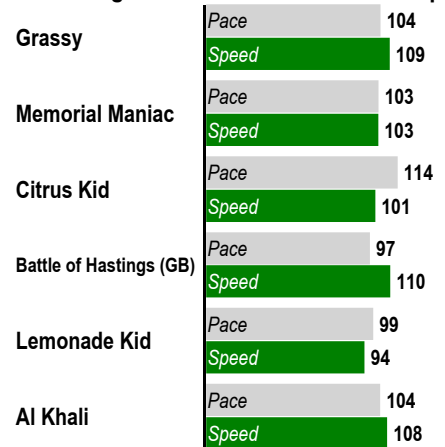

3

Double-Exacta-Trifecta- Pick 3 (\$.50 min)(Races 3-4-5)-Superfecta (\$.10 min)
1 1/8 Miles. ALLOWANCE. For Thoroughbred four year olds and up. Purse: \$67,000.

Post Time: 2:17 PM

Equibase Speed Figure. For more information [click here.](#)

Last Pace & Speed

Average Last 3 Pace & Speed

Average Last 12 Months Pace & Speed

Average Lifetime Pace & Speed

Highest Lifetime Pace & Speed

Average Pace & Speed at Track

Average Pace & Speed at Distance

Average Pace & Speed on Surface