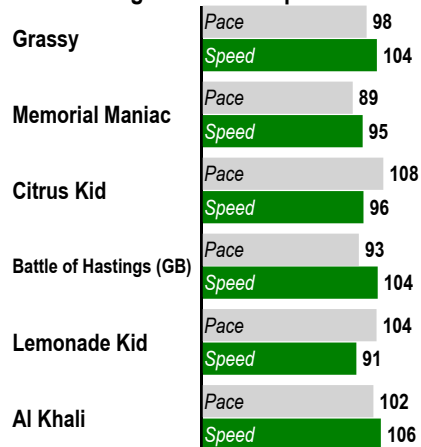

3

Double-Exacta-Trifecta- Pick 3 (\$.50 min)(Races 3-4-5)-Superfecta (\$.10 min)
1 1/8 Miles. ALLOWANCE. For Thoroughbred four year olds and up. Purse: \$67,000.

Post Time: 2:17 PM

Equibase Speed Figure. For more information [click here.](#)

Last Pace & Speed

Average Last 3 Pace & Speed

Average Last 12 Months Pace & Speed

Average Lifetime Pace & Speed

Highest Lifetime Pace & Speed

Average Pace & Speed at Track

Average Pace & Speed at Distance

Average Pace & Speed on Surface