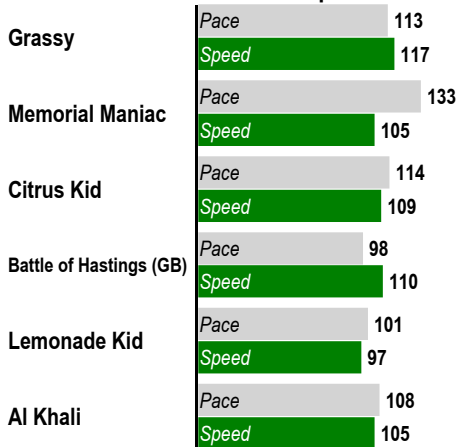

3

Double-Exacta-Trifecta- Pick 3 (\$.50 min)(Races 3-4-5)-Superfecta (\$.10 min)
1 1/8 Miles. ALLOWANCE. For Thoroughbred four year olds and up. Purse: \$67,000.

Post Time: 2:17 PM

Equibase Speed Figure. For more information [click here.](#)

Last Pace & Speed

Average Last 3 Pace & Speed

Average Last 12 Months Pace & Speed

Average Lifetime Pace & Speed

Highest Lifetime Pace & Speed

Average Pace & Speed at Track

Average Pace & Speed at Distance

Average Pace & Speed on Surface