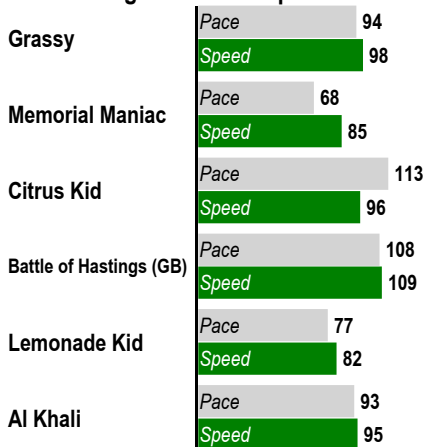

3

Double-Exacta-Trifecta- Pick 3 (\$.50 min)(Races 3-4-5)-Superfecta (\$.10 min)
1 1/8 Miles. ALLOWANCE. For Thoroughbred four year olds and up. Purse: \$67,000.

Post Time: 2:17 PM

Equibase Speed Figure. For more information [click here.](#)

Last Pace & Speed

Average Last 3 Pace & Speed

Average Last 12 Months Pace & Speed

Average Lifetime Pace & Speed

Highest Lifetime Pace & Speed

Average Pace & Speed at Track

Average Pace & Speed at Distance

Average Pace & Speed on Surface