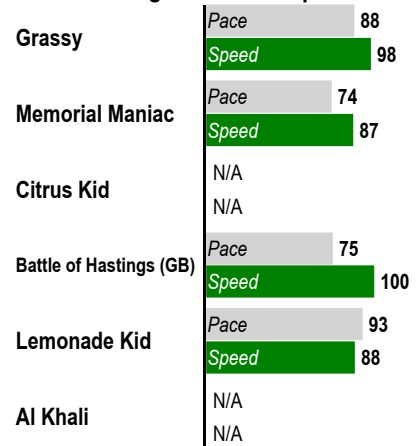

3

Double-Exacta-Trifecta- Pick 3 (\$.50 min)(Races 3-4-5)-Superfecta (\$.10 min)
1 1/8 Miles. ALLOWANCE. For Thoroughbred four year olds and up. Purse: \$67,000.

Post Time: 2:17 PM

Equibase Speed Figure. For more information [click here.](#)

Last Pace & Speed

Average Last 3 Pace & Speed

Average Last 12 Months Pace & Speed

Average Lifetime Pace & Speed

Highest Lifetime Pace & Speed

Average Pace & Speed at Track

Average Pace & Speed at Distance

Average Pace & Speed on Surface