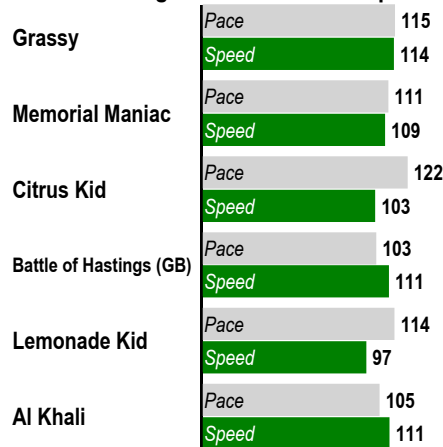

3

Double-Exacta-Trifecta- Pick 3 (\$.50 min)(Races 3-4-5)-Superfecta (\$.10 min)
1 1/8 Miles. ALLOWANCE. For Thoroughbred four year olds and up. Purse: \$67,000.

Post Time: 2:17 PM

Equibase Speed Figure. For more information [click here.](#)

Last Pace & Speed

Average Last 3 Pace & Speed

Average Last 12 Months Pace & Speed

Average Lifetime Pace & Speed

Highest Lifetime Pace & Speed

Average Pace & Speed at Track

Average Pace & Speed at Distance

Average Pace & Speed on Surface