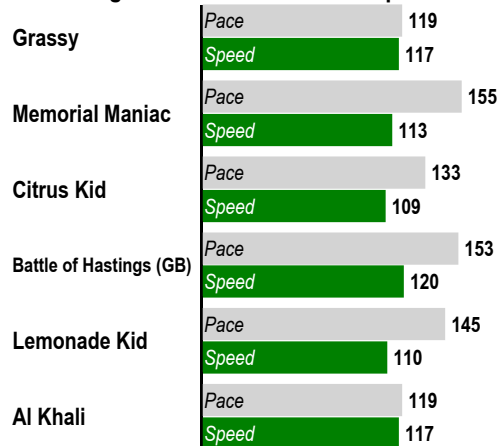

3

Double-Exacta-Trifecta- Pick 3 (\$.50 min)(Races 3-4-5)-Superfecta (\$.10 min)
1 1/8 Miles. ALLOWANCE. For Thoroughbred four year olds and up. Purse: \$67,000.

Post Time: 2:17 PM

Equibase Speed Figure. For more information [click here.](#)

Last Pace & Speed

Average Last 3 Pace & Speed

Average Last 12 Months Pace & Speed

Average Lifetime Pace & Speed

Highest Lifetime Pace & Speed

Average Pace & Speed at Track

Average Pace & Speed at Distance

Average Pace & Speed on Surface