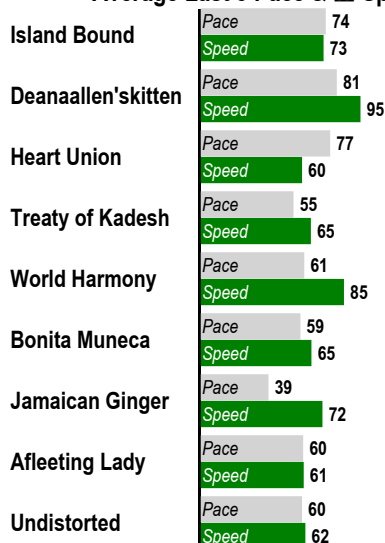

4

Double-Exacta-Trifecta- Pick 3 (\$.50 min)(Races 4-5-6)-Superfecta (\$.10 min)
1 1/16 Miles. MAIDEN SPECIAL WEIGHT. For Thoroughbred fillies and mares four years old and up. Purse: \$50,000.

Post Time: 2:48 PM

Equibase Speed Figure. For more information [click here.](#)

Last Pace & Speed

Average Last 3 Pace & Speed

Average Last 12 Months Pace & Speed

Average Lifetime Pace & Speed

Highest Lifetime Pace & Speed

Average Pace & Speed at Track