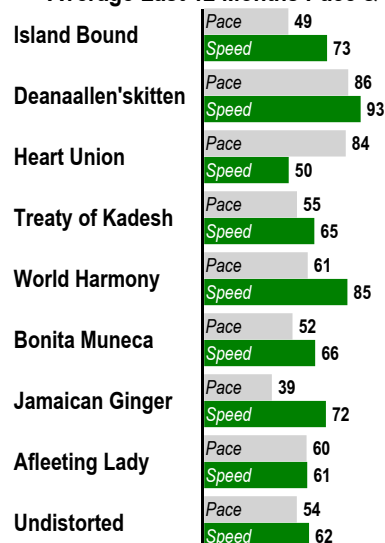

4

Double-Exacta-Trifecta- Pick 3 (\$.50 min)(Races 4-5-6)-Superfecta (\$.10 min)
1 1/16 Miles. MAIDEN SPECIAL WEIGHT. For Thoroughbred fillies and mares four years old and up. Purse: \$50,000.

Post Time: 2:48 PM

Equibase Speed Figure. For more information [click here.](#)

Last Pace & Speed

Average Last 3 Pace & Speed

Average Last 12 Months Pace & Speed

Average Lifetime Pace & Speed

Highest Lifetime Pace & Speed

Average Pace & Speed at Track