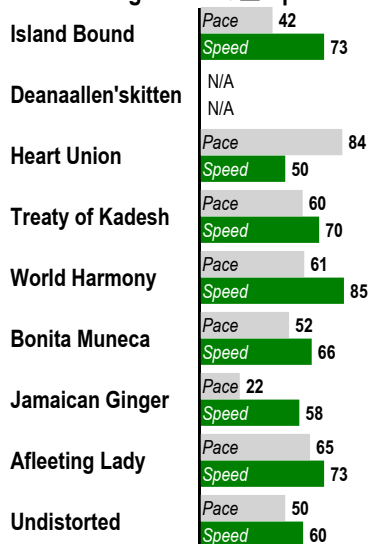

Average Pace & Speed on Surface