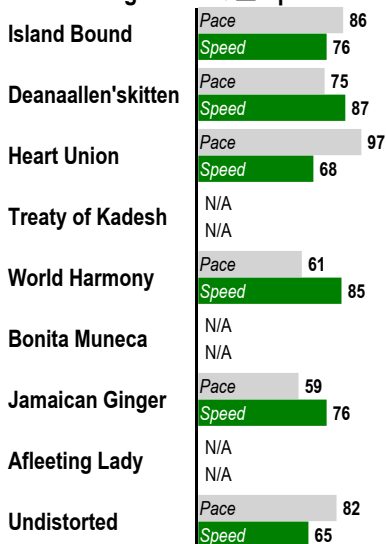

Average Pace & Speed at Distance