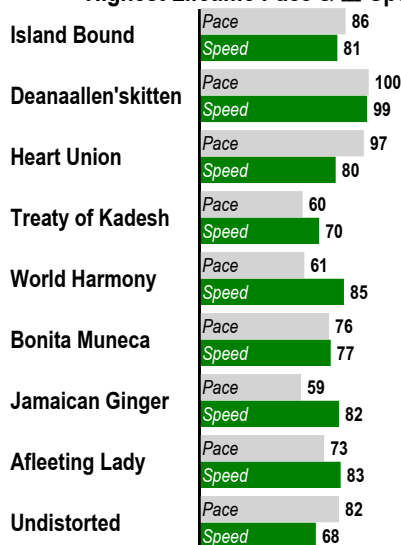

4

Double-Exacta-Trifecta- Pick 3 (\$.50 min)(Races 4-5-6)-Superfecta (\$.10 min)
1 1/16 Miles. MAIDEN SPECIAL WEIGHT. For Thoroughbred fillies and mares four years old and up. Purse: \$50,000.

Post Time: 2:48 PM

Equibase Speed Figure. For more information [click here.](#)

Last Pace & Speed

Average Last 3 Pace & Speed

Average Last 12 Months Pace & Speed

Average Lifetime Pace & Speed

Highest Lifetime Pace & Speed

Average Pace & Speed at Track