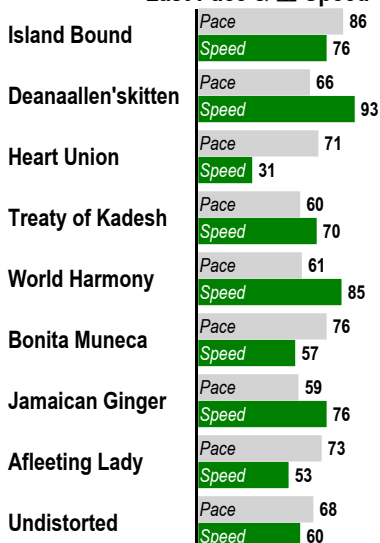

4

Double-Exacta-Trifecta- Pick 3 (\$.50 min)(Races 4-5-6)-Superfecta (\$.10 min)
1 1/16 Miles. MAIDEN SPECIAL WEIGHT. For Thoroughbred fillies and mares four years old and up. Purse: \$50,000.

Post Time: 2:48 PM

Equibase Speed Figure. For more information [click here.](#)

Last Pace & Speed

Average Last 3 Pace & Speed

Average Last 12 Months Pace & Speed

Average Lifetime Pace & Speed

Highest Lifetime Pace & Speed

Average Pace & Speed at Track