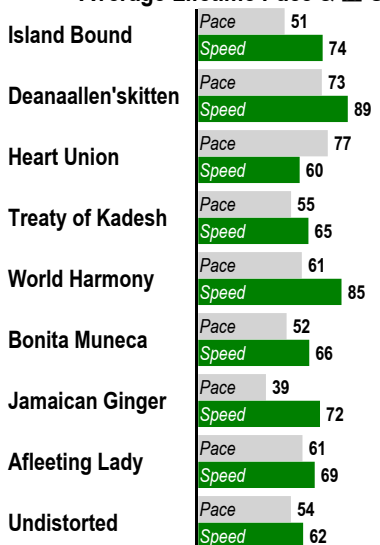

4

Double-Exacta-Trifecta- Pick 3 (\$.50 min)(Races 4-5-6)-Superfecta (\$.10 min)
1 1/16 Miles. MAIDEN SPECIAL WEIGHT. For Thoroughbred fillies and mares four years old and up. Purse: \$50,000.

Post Time: 2:48 PM

Equibase Speed Figure. For more information [click here.](#)

Last Pace & Speed

Average Last 3 Pace & Speed

Average Last 12 Months Pace & Speed

Average Lifetime Pace & Speed

Highest Lifetime Pace & Speed

Average Pace & Speed at Track