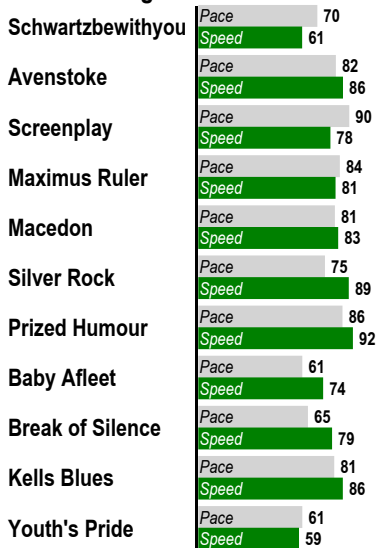

6

Double-Exacta-Trifecta- Pick 3 (\$.50 min)(Races 6-7-8)-Pick Five (\$.50 min)(Races 6-10)-Superfecta (\$.10 min)
1 Mile. ALLOWANCE. For Thoroughbred four year olds and up. Purse: \$54,000.

Post Time: 3:50 PM

E Equibase Speed Figure. For more information [click here.](#)

Last Pace & **E Speed**

Average Last 3 Pace & **E Speed**

Average Last 12 Months Pace & **E Speed**

Average Lifetime Pace & **E Speed**

Highest Lifetime Pace & **E Speed**