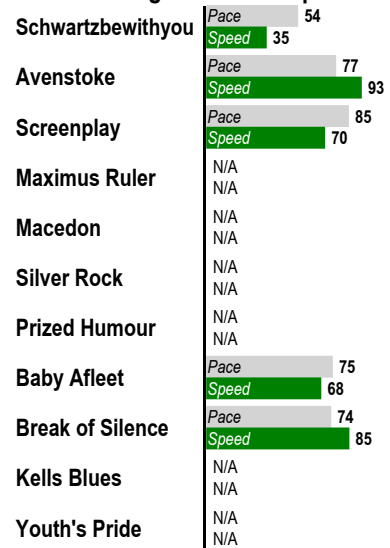

Average Pace & **E Speed at Track**