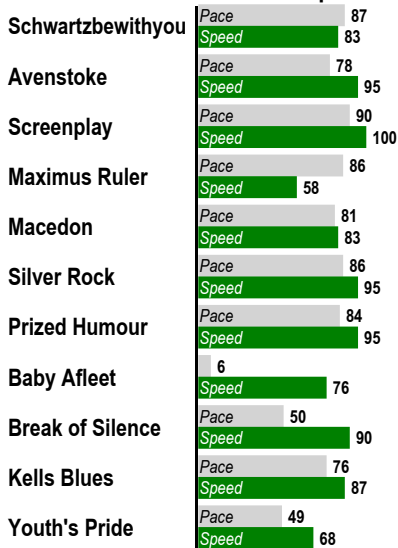

6

Double-Exacta-Trifecta- Pick 3 (\$.50 min)(Races 6-7-8)-Pick Five (\$.50 min)(Races 6-10)-Superfecta (\$.10 min)
1 Mile. ALLOWANCE. For Thoroughbred four year olds and up. Purse: \$54,000.

Post Time: 3:50 PM

E Equibase Speed Figure. For more information [click here.](#)

Last Pace & **E Speed**

Average Last 3 Pace & **E Speed**

Average Last 12 Months Pace & **E Speed**

Average Lifetime Pace & **E Speed**

Highest Lifetime Pace & **E Speed**