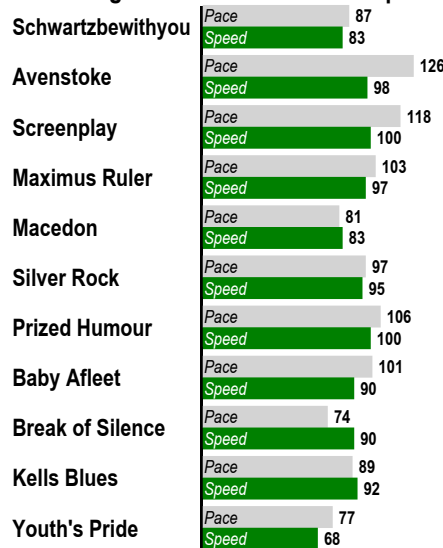

6

Double-Exacta-Trifecta- Pick 3 (\$.50 min)(Races 6-7-8)-Pick Five (\$.50 min)(Races 6-10)-Superfecta (\$.10 min)
1 Mile. ALLOWANCE. For Thoroughbred four year olds and up. Purse: \$54,000.

Post Time: 3:50 PM

E Equibase Speed Figure. For more information [click here.](#)

Last Pace & **E Speed**

Average Last 3 Pace & **E Speed**

Average Last 12 Months Pace & **E Speed**

Average Lifetime Pace & **E Speed**

Highest Lifetime Pace & **E Speed**