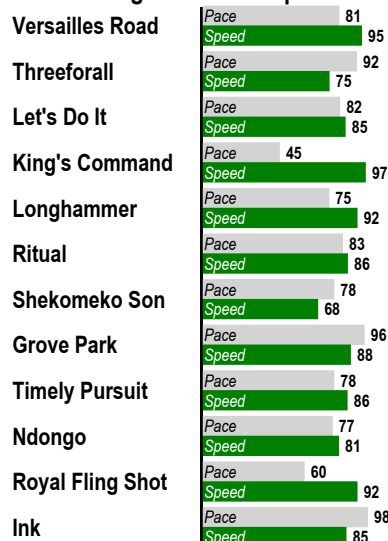

8

Double-Exacta-Trifecta- Pick 3 (\$.50 min)(Races 8-9-10)-Superfecta (\$.10 min)
1 Mile. ALLOWANCE. For Thoroughbred four year olds and up. Purse: \$54,000.

Post Time: 4:52 PM

Equibase Speed Figure. For more information [click here.](#)

Last Pace & Speed

Average Last 3 Pace & Speed

Average Last 12 Months Pace & Speed

Average Lifetime Pace & Speed

Highest Lifetime Pace & Speed

Average Pace & Speed at Track

Average Pace & Speed at Distance

Average Pace & Speed on Surface