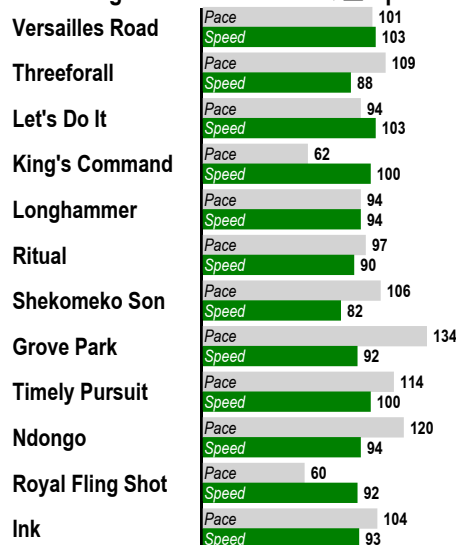

8

Double-Exacta-Trifecta- Pick 3 (\$.50 min)(Races 8-9-10)-Superfecta (\$.10 min)
1 Mile. ALLOWANCE. For Thoroughbred four year olds and up. Purse: \$54,000.

Post Time: 4:52 PM

Equibase Speed Figure. For more information [click here.](#)

Last Pace & Speed

Average Last 3 Pace & Speed

Average Last 12 Months Pace & Speed

Average Lifetime Pace & Speed

Highest Lifetime Pace & Speed

Average Pace & Speed at Track

Average Pace & Speed at Distance

Average Pace & Speed on Surface