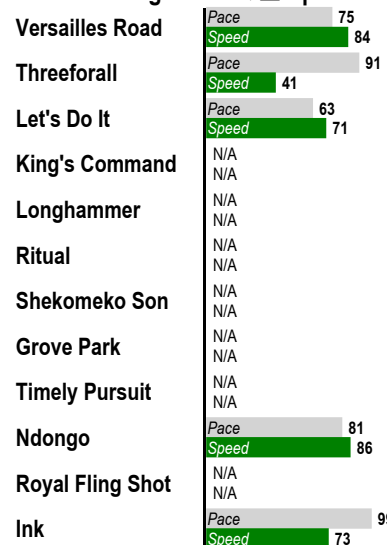

8

Double-Exacta-Trifecta- Pick 3 (\$.50 min)(Races 8-9-10)-Superfecta (\$.10 min)
1 Mile. ALLOWANCE. For Thoroughbred four year olds and up. Purse: \$54,000.

Post Time: 4:52 PM

Equibase Speed Figure. For more information [click here.](#)

Last Pace & Speed

Average Last 3 Pace & Speed

Average Last 12 Months Pace & Speed

Average Lifetime Pace & Speed

Highest Lifetime Pace & Speed

Average Pace & Speed at Track

Average Pace & Speed at Distance

Average Pace & Speed on Surface