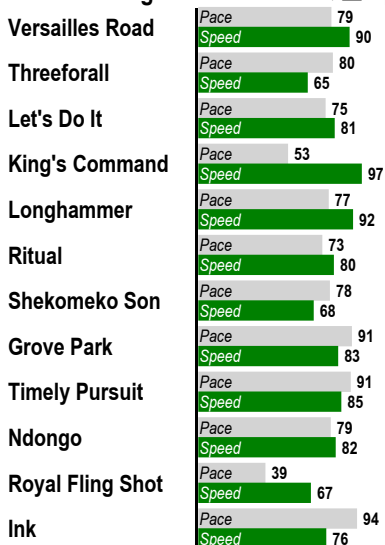

8

Double-Exacta-Trifecta- Pick 3 (\$.50 min)(Races 8-9-10)-Superfecta (\$.10 min)
1 Mile. ALLOWANCE. For Thoroughbred four year olds and up. Purse: \$54,000.

Post Time: 4:52 PM

Equibase Speed Figure. For more information [click here.](#)

Last Pace & Speed

Average Last 3 Pace & Speed

Average Last 12 Months Pace & Speed

Average Lifetime Pace & Speed

Highest Lifetime Pace & Speed

Average Pace & Speed at Track

Average Pace & Speed at Distance

Average Pace & Speed on Surface