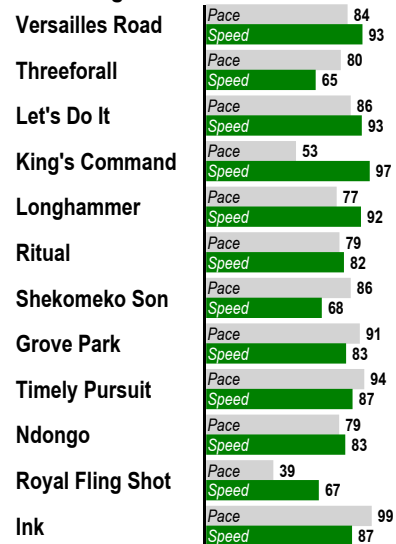

Average Last 12 Months Pace & Speed