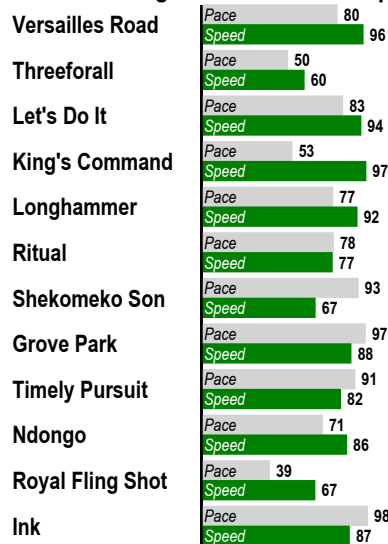

Average Last 3 Pace & Speed