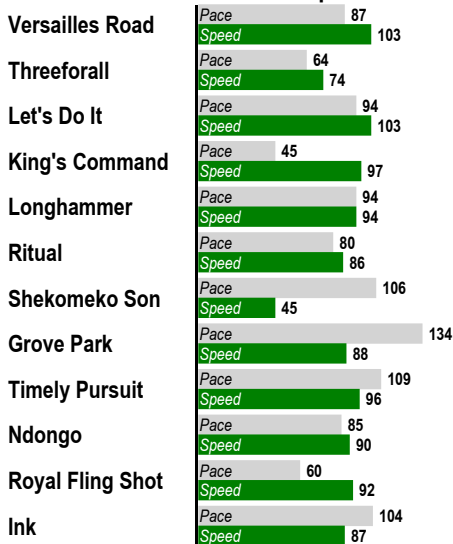

8

Double-Exacta-Trifecta- Pick 3 ($.50 min)(Races 8-9-10)-Superfecta ($.10 min)
1 Mile. ALLOWANCE. For Thoroughbred four year olds and up. Purse: $54,000.

Post Time: 4:52 PM

Equibase Speed Figure. For more information [click here.](#)

Last Pace & Speed