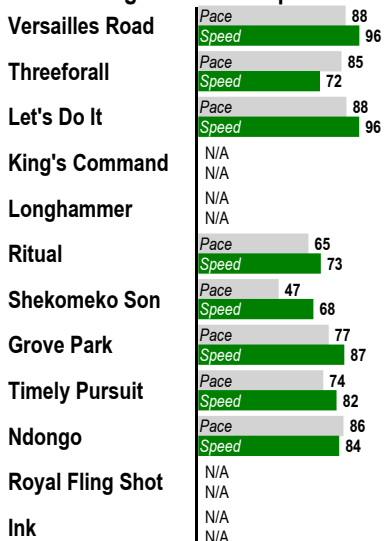

8

Double-Exacta-Trifecta- Pick 3 (\$.50 min)(Races 8-9-10)-Superfecta (\$.10 min)
1 Mile. ALLOWANCE. For Thoroughbred four year olds and up. Purse: \$54,000.

Post Time: 4:52 PM

Equibase Speed Figure. For more information [click here.](#)

Last Pace & Speed

Average Last 3 Pace & Speed

Average Last 12 Months Pace & Speed

Average Lifetime Pace & Speed

Highest Lifetime Pace & Speed

Average Pace & Speed at Track

Average Pace & Speed at Distance

Average Pace & Speed on Surface